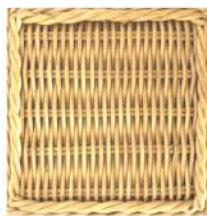

SMALL JAR

PRICE : 315,00 €

SIZE: H40 L30 cm

COLORS:

Honey