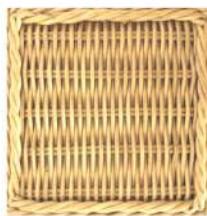

RATTAN UMBRELLA

PRICE : 646,00 €

SIZE: H182 L73 cm

COLORS:

Honey