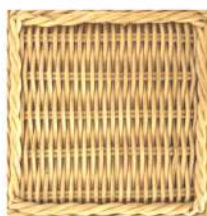

RATTAN WAVE GUERIDON

PRICE : 529,00 €

SIZE: L= 60 cm, H= 60 cm

COLORS:

Honey