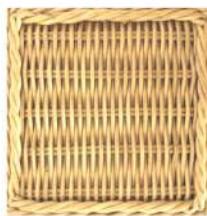

CONSOLE WITH DRAWERS

PRICE : 1182,00 €

SIZE: L180 l45 H80 cm

COLORS:

Honey