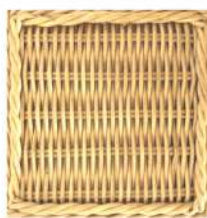

BRAIDED COLUMN WITH VASES

PRICE : 876,00 € / 941,00 €

SIZE: H= 160 cm L cm / H= 190 cm L cm

COLORS:

Honey